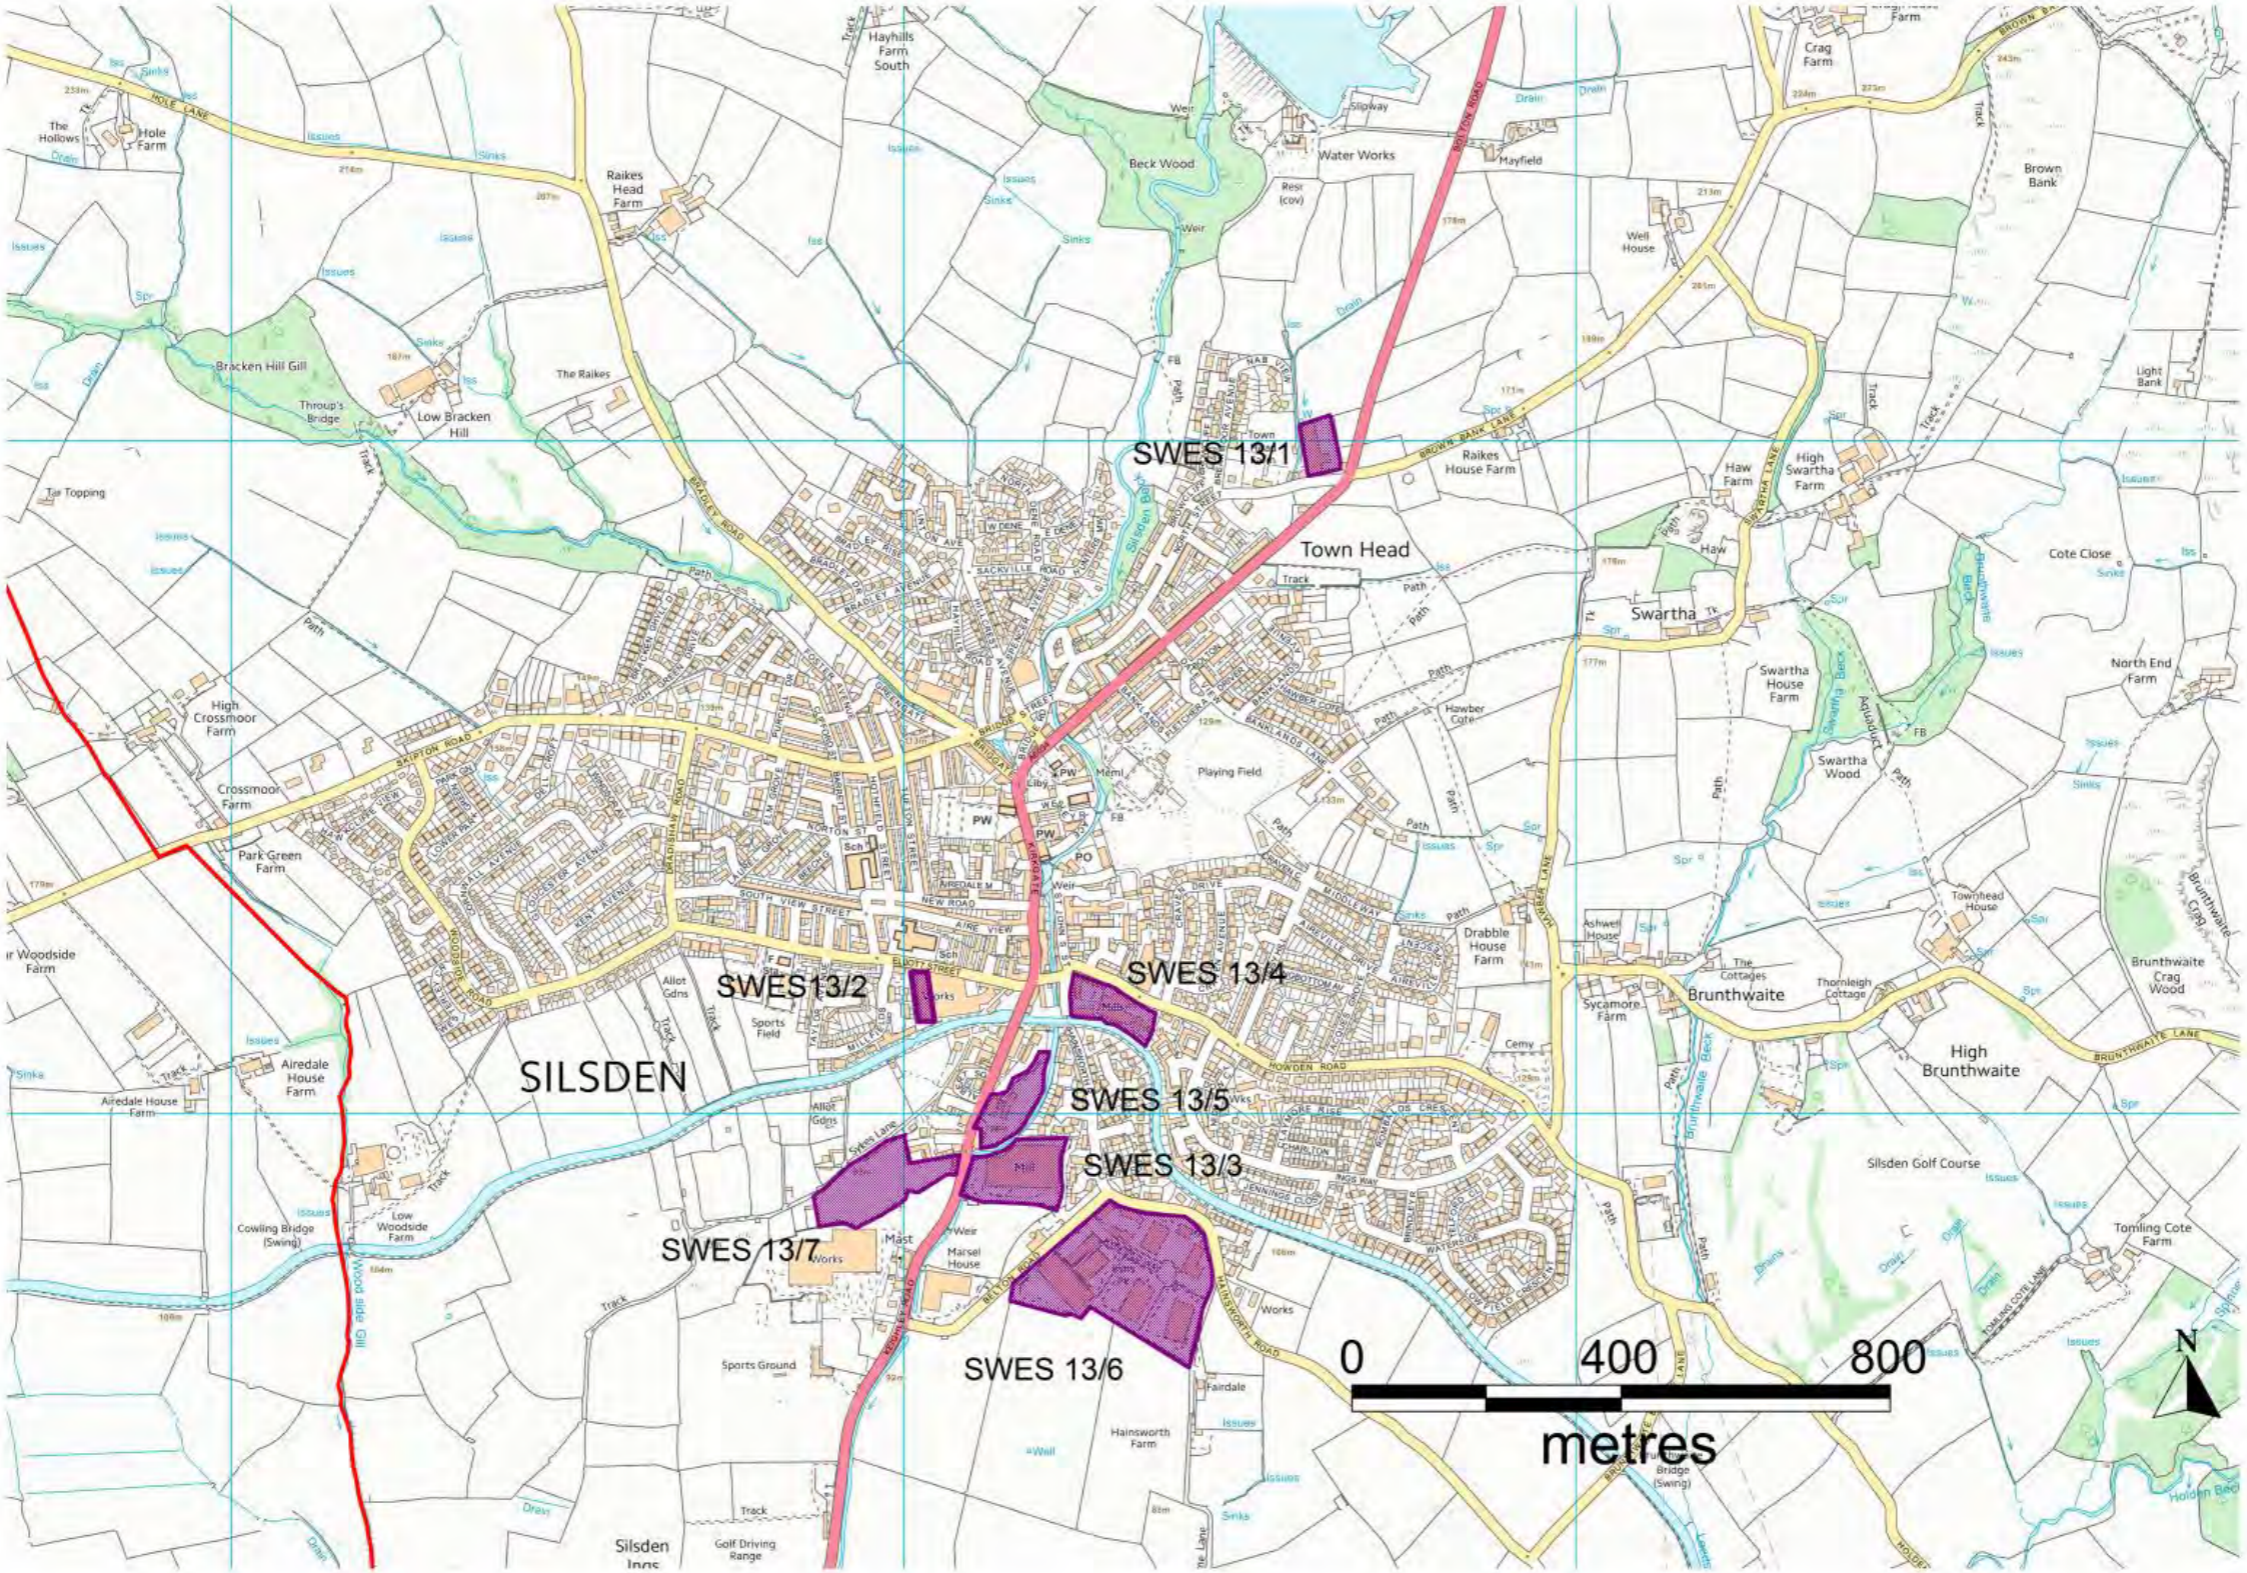

Map 5 Silsden Protected Local Employment Sites @Crown copyright and database rights [2015] Ordnance Survey 100055940 Steeton with Eastburn Parish Council (Licensee) Licence number 100051992