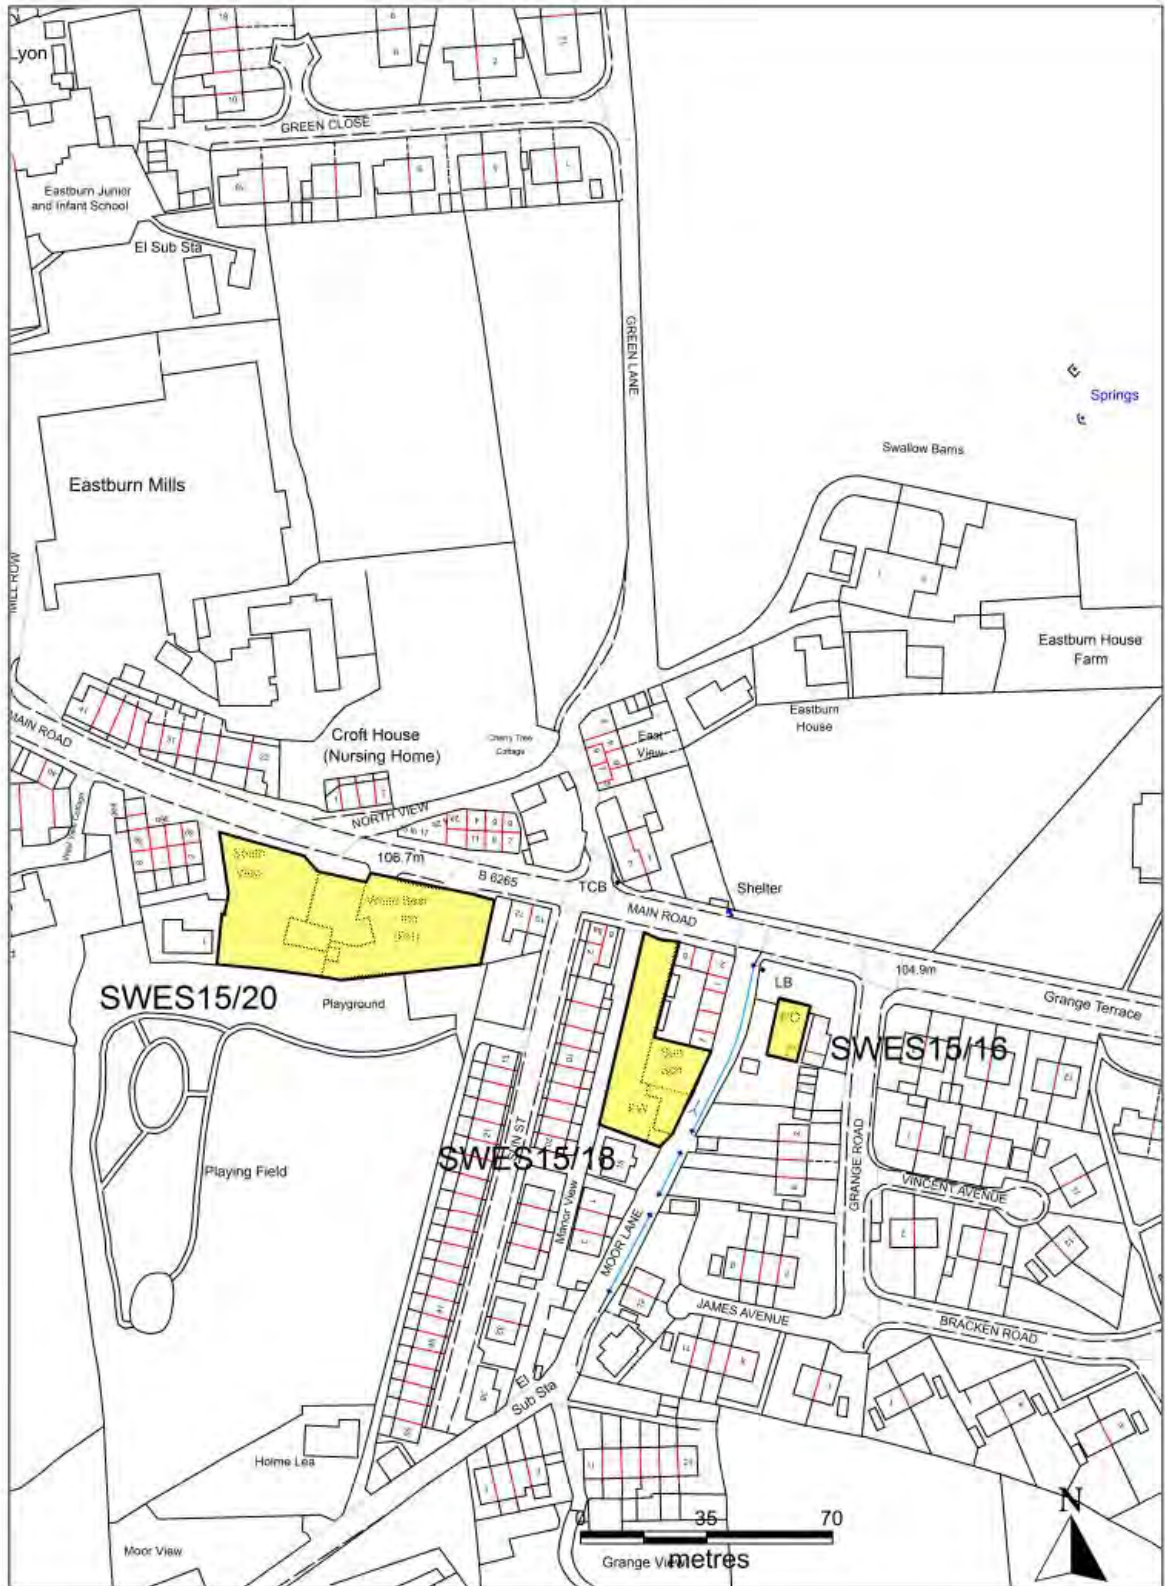

Map 10 Silsden Local Green Spaces @Crown copyright and database rights [2015] Ordnance Survey 100055940 Steeton with Eastburn Parish Council (Licensee) Licence number 100051992

Map 9 Eastburn Protected Community Facilities @Crown copyright and database rights [2015] Ordnance Survey 100055940 Steeton with Eastburn Parish Council (Licensee) Licence number 100051992