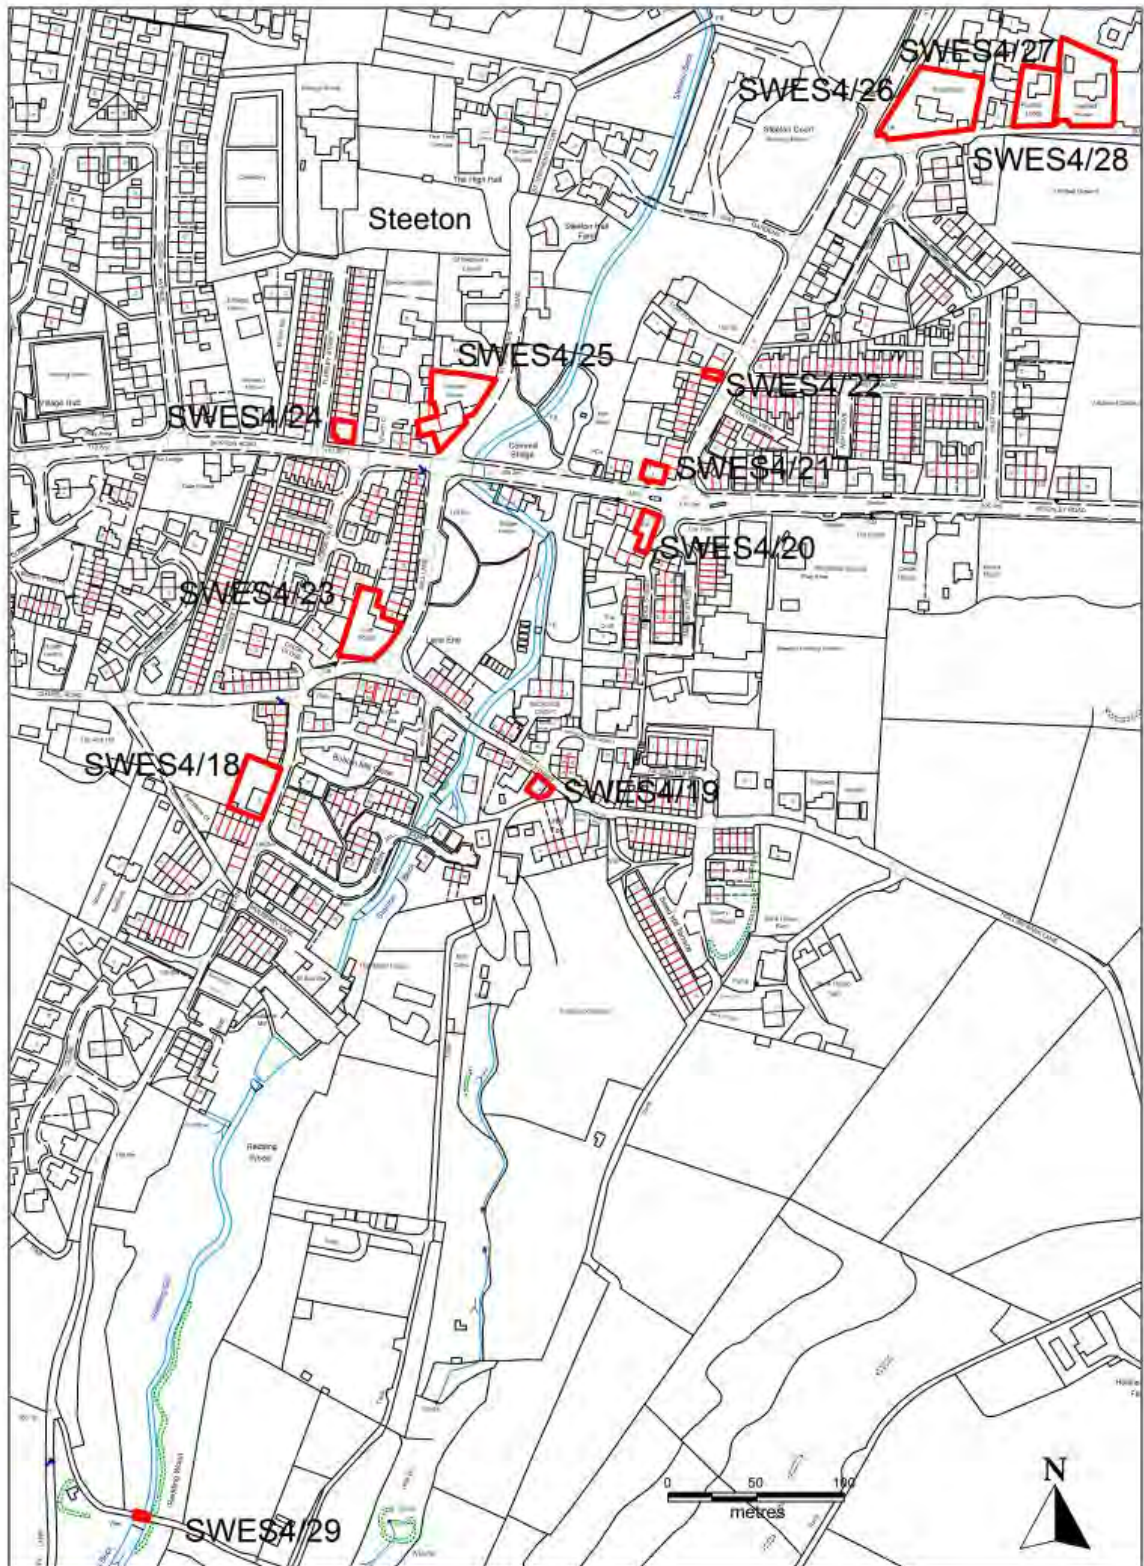

Steeton, Eastburn and Silsden Neighbourhood Development Plan 2017-2030

Regulation 14 Consultation Draft Policies Maps

February 2017

Contents

Map 1	Silsden Non-designated Heritage Assets
Map 2	Silsden Non-designated Heritage Assets
Map 3	Silsden Non-designated Heritage Assets
Map 4	Steeton Non-designated Heritage Assets
Map 5	Silsden Protected Local Employment Sites
Map 6	Steeton and Eastburn Protected Local Employment Sites
Map 7	Silsden Protected Community Facilities
Map 8	Steeton Protected Community Facilities
Map 9	Eastburn Protected Community Facilities
Map 10	Silsden Local Green Spaces
Map 11	Local Green Spaces
Map 12	Silsden Sport and Recreation
Map 13	Steeton and Eastburn Sport and Recreation

Map 1 Silsden Non-designated Heritage Assets @Crown copyright and database rights [2015] Ordnance Survey 100055940 Steeton with Eastburn Parish Council (Licensee) Licence number 100051992

Map 2 Silsden Non-designated Heritage Assets @Crown copyright and database rights [2015] Ordnance Survey 100055940 Steeton with Eastburn Parish Council (Licensee) Licence number 100051992

Map 3 Silsden Non-designated Heritage Assets @Crown copyright and database rights [2015] Ordnance Survey 100055940 Steeton with Eastburn Parish Council (Licensee) Licence number 100051992

Map 4 Steeton Non-designated Heritage Asset @Crown copyright and database rights
[2015] Ordnance Survey 100055940 Steeton with Eastburn Parish Council (Licensee) Licence number 100051992