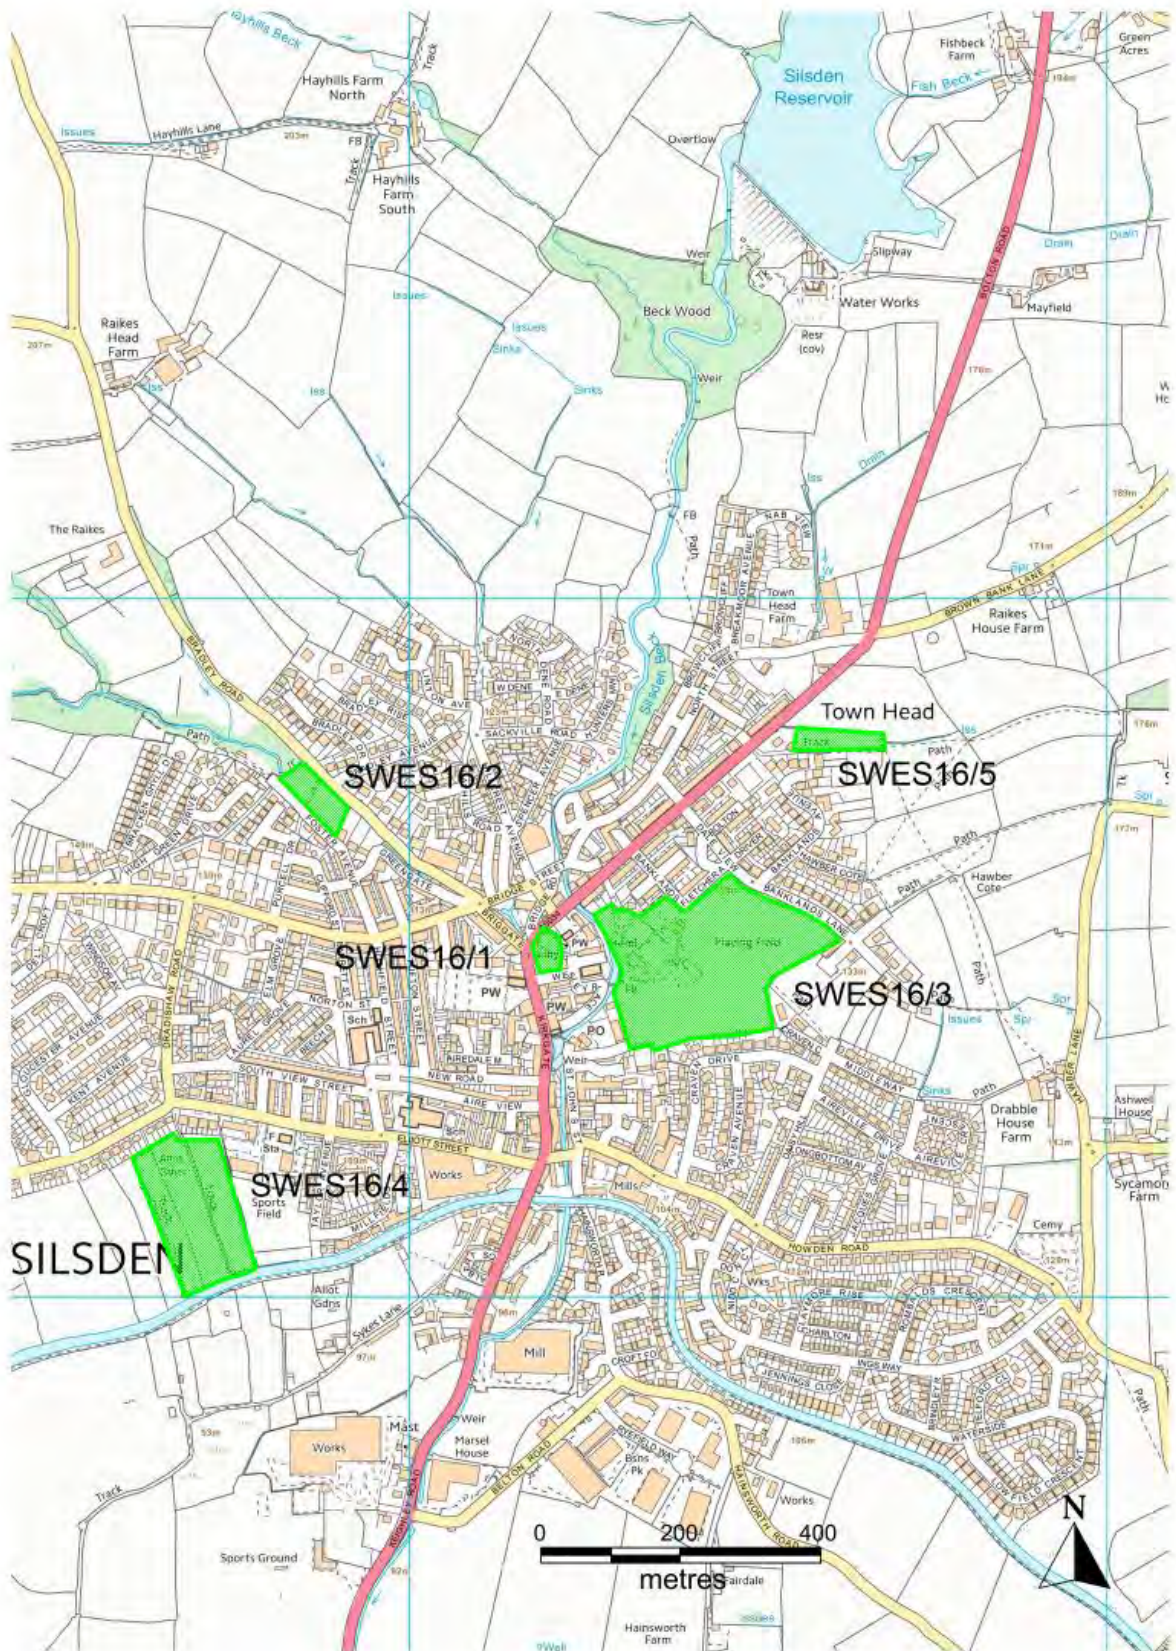

Map 11 Steeton and Eastburn Local Green Spaces @Crown copyright and database rights [2015] Ordnance Survey 100055940 Steeton with Eastburn Parish Council (Licensee) Licence number 100051992