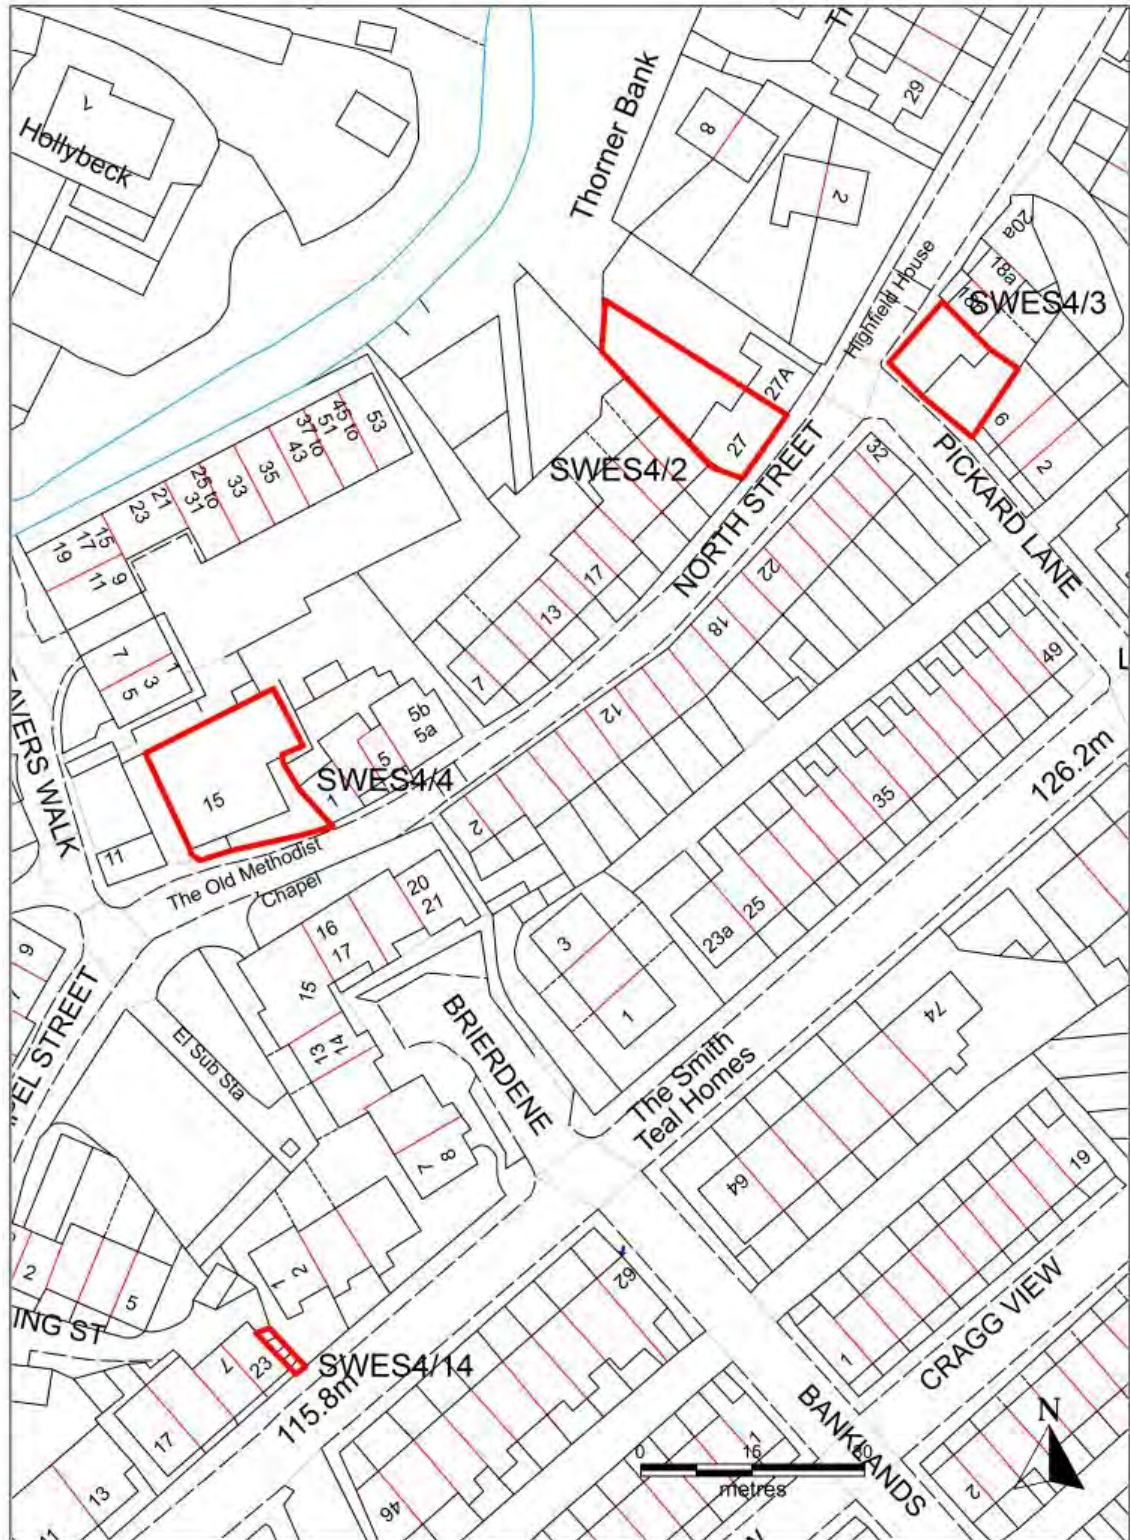

Map 2 Silsden Non-designated Heritage Assets @Crown copyright and database rights [2015] Ordnance Survey 100055940 Steeton with Eastburn Parish Council (Licensee) Licence number 100051992

Map 1 Silsden Non-designated Heritage Assets @Crown copyright and database rights [2015] Ordnance Survey 100055940 Steeton with Eastburn Parish Council (Licensee) Licence number 100051992