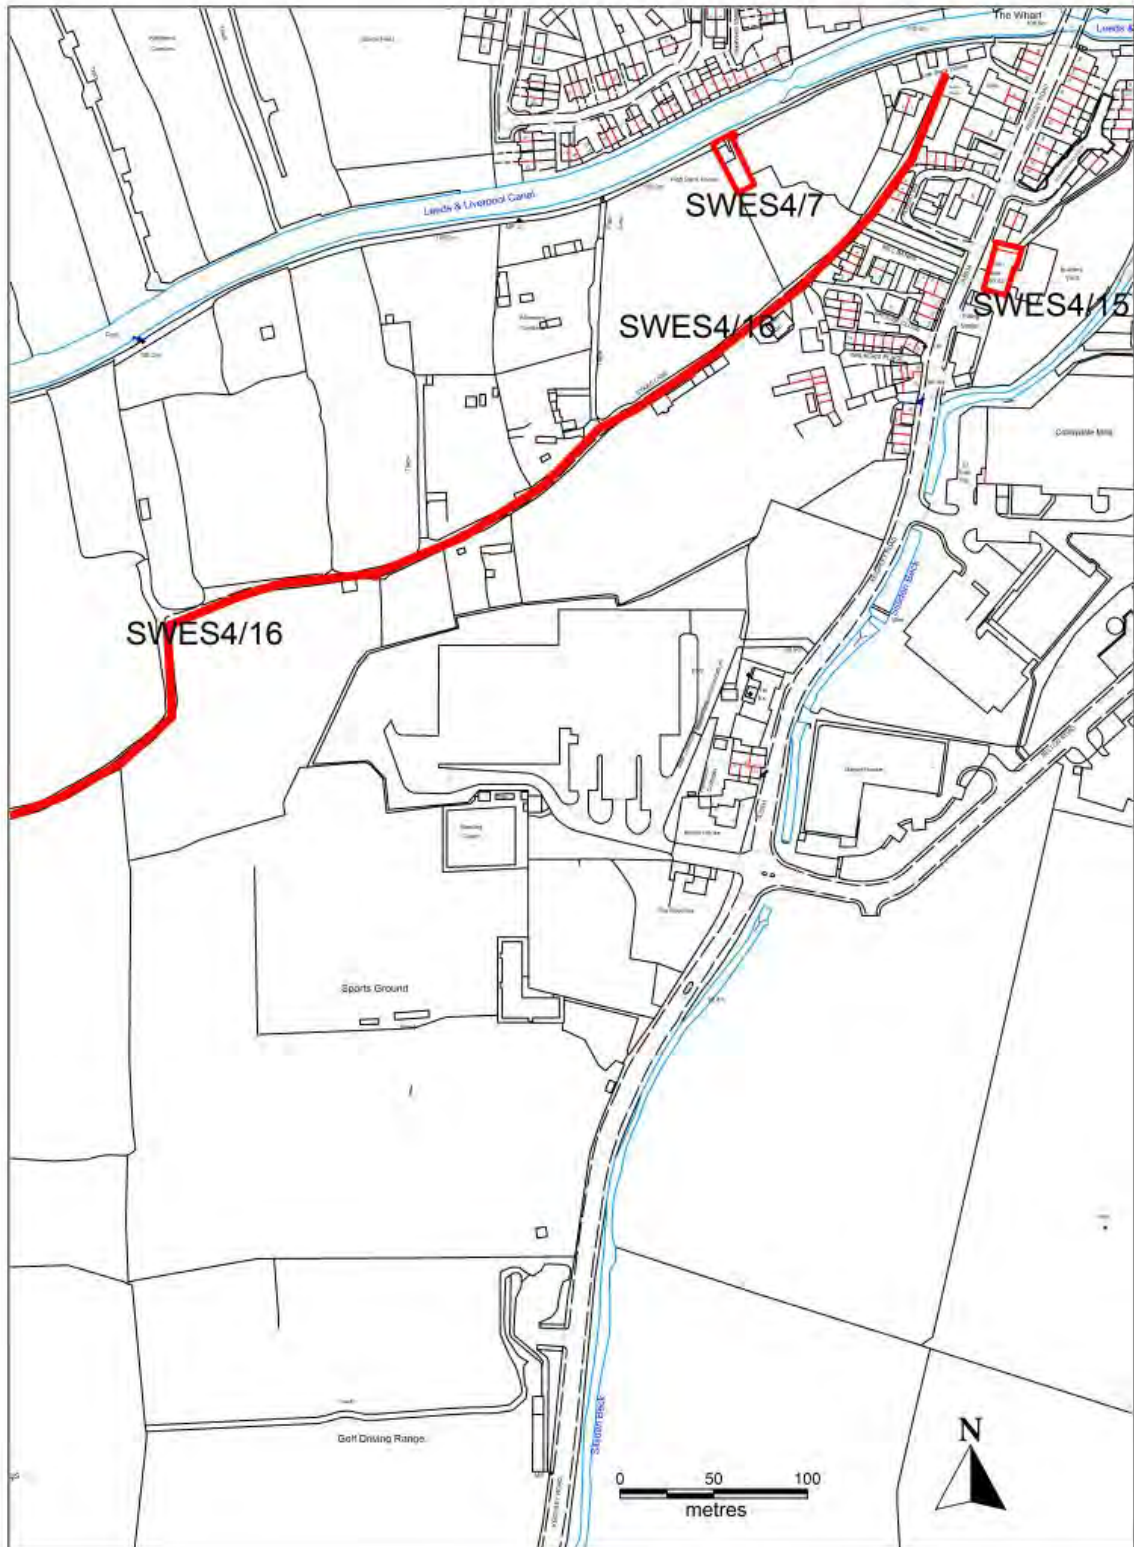

Map 3 Silsden Non-designated Heritage Assets @Crown copyright and database rights [2015] Ordnance Survey 100055940 Steeton with Eastburn Parish Council (Licensee) Licence number 100051992