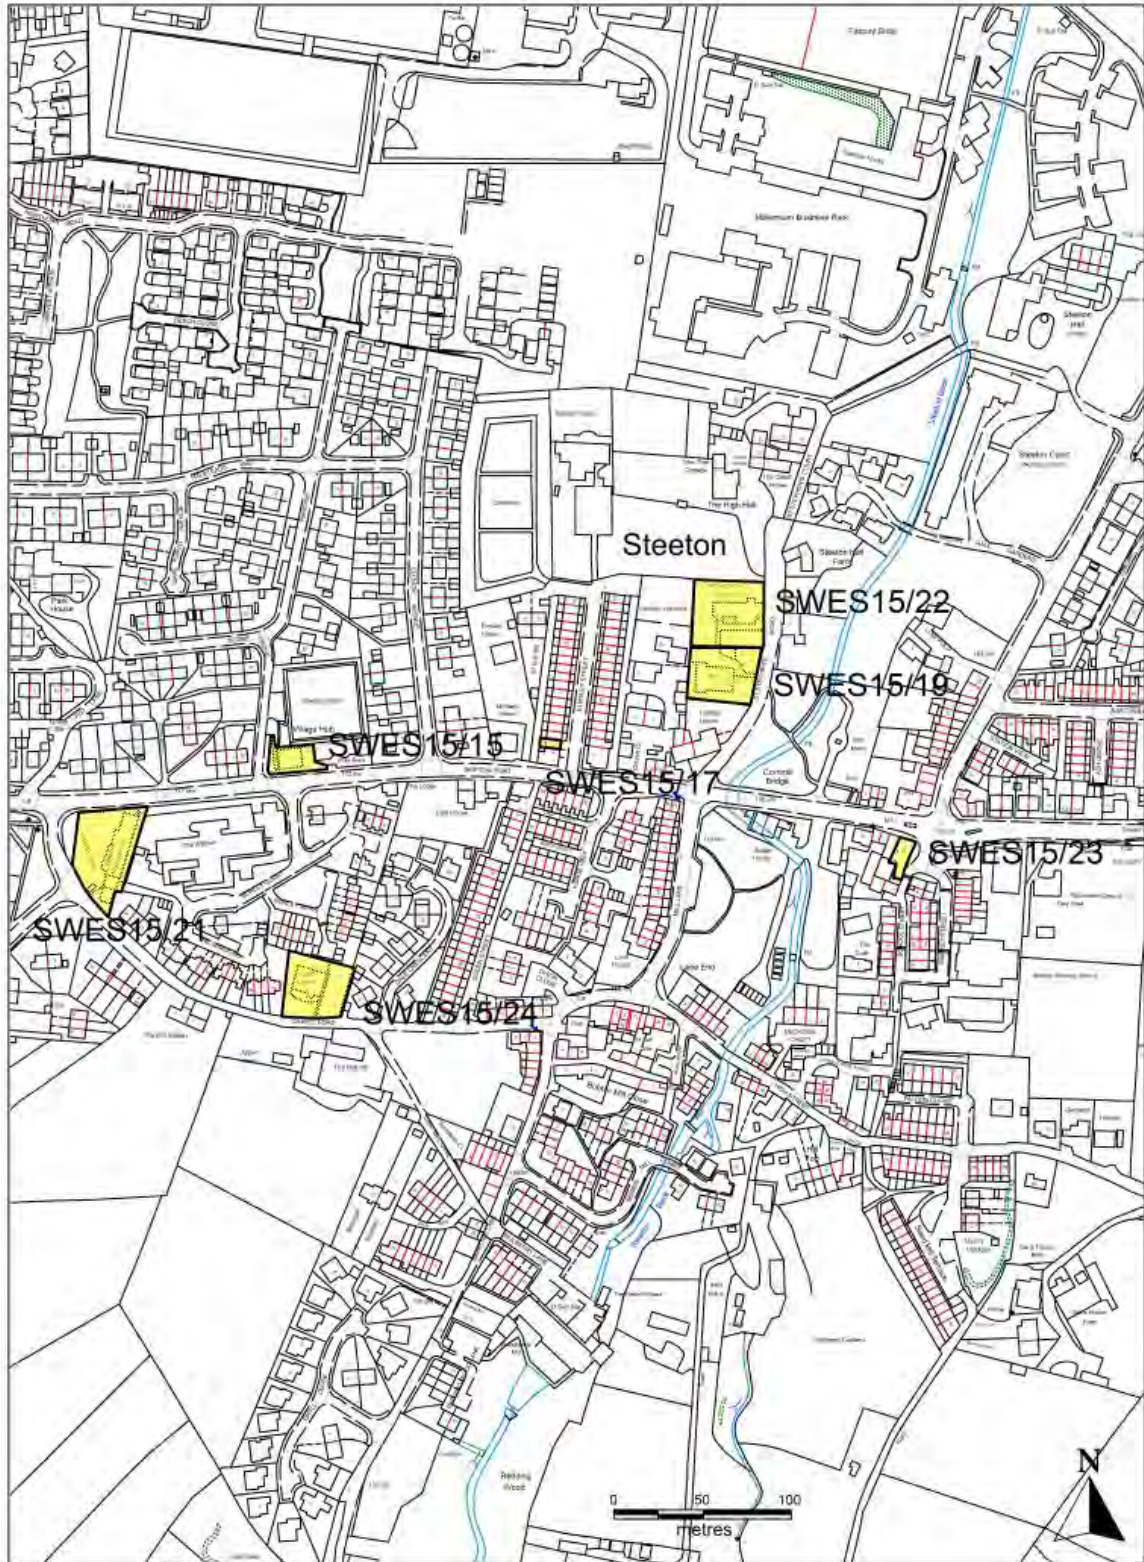

Steeton, Eastburn and Silsden Neighbourhood Development Plan 2017-2030

Regulation 14 Consultation Draft Policies Maps

February 2017

Contents

Map 1	Silsden Non-designated Heritage Assets
Map 2	Silsden Non-designated Heritage Assets
Map 3	Silsden Non-designated Heritage Assets
Map 4	Steeton Non-designated Heritage Assets
Map 5	Silsden Protected Local Employment Sites
Map 6	Steeton and Eastburn Protected Local Employment Sites
Map 7	Silsden Protected Community Facilities
Map 8	Steeton Protected Community Facilities
Map 9	Eastburn Protected Community Facilities
Map 10	Silsden Local Green Spaces
Map 11	Local Green Spaces
Map 12	Silsden Sport and Recreation
Map 13	Steeton and Eastburn Sport and Recreation

Map 5 Silsden Protected Local Employment Sites @Crown copyright and database rights [2015] Ordnance Survey 100055940 Steeton with Eastburn Parish Council (Licensee) Licence number 100051992

Map 6 Steeton Protected Local Employment Sites @Crown copyright and database rights [2015] Ordnance Survey 100055940 Steeton with Eastburn Parish Council (Licensee) Licence number 100051992

Map 7 Silsden Protected Community Facilities @Crown copyright and database rights
[2015] Ordnance Survey 100055940 Steeton with Eastburn Parish Council (Licensee) Licence number 100051992

Map 8 Steeton Protected Community Facilities @Crown copyright and database rights [2015] Ordnance Survey 100055940 Steeton with Eastburn Parish Council (Licensee) Licence number 100051992