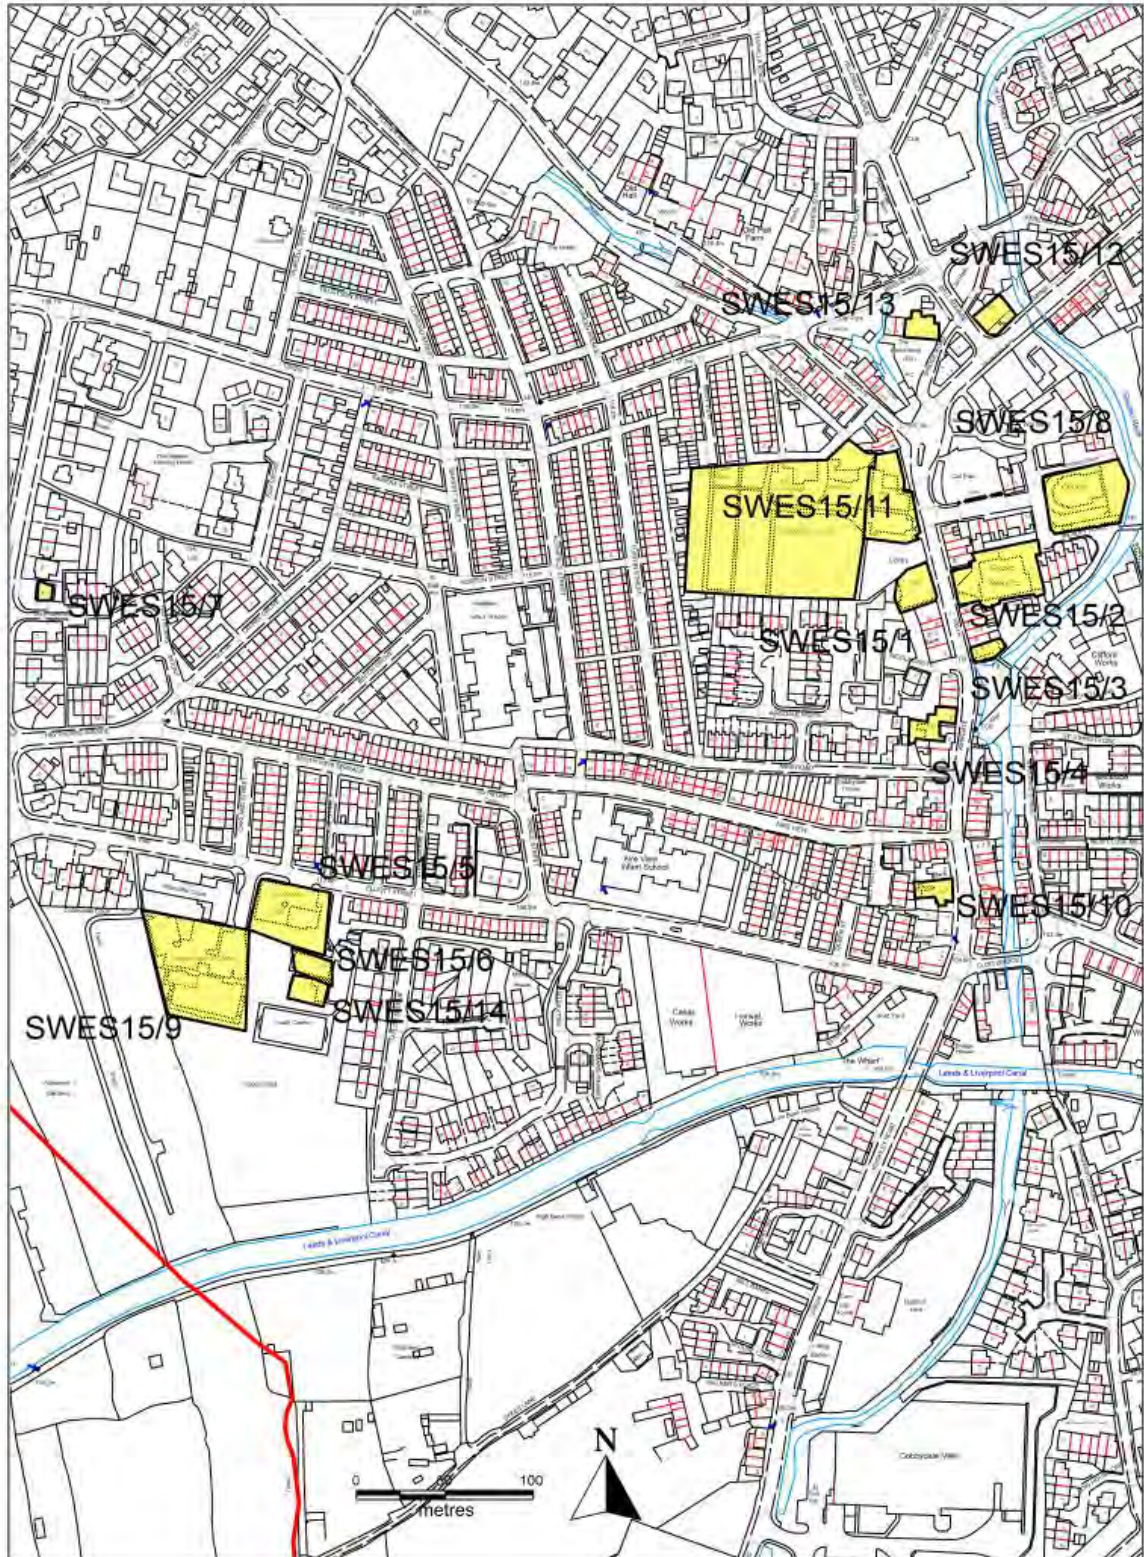

Map 8 Steeton Protected Community Facilities @Crown copyright and database rights [2015] Ordnance Survey 100055940 Steeton with Eastburn Parish Council (Licensee) Licence number 100051992