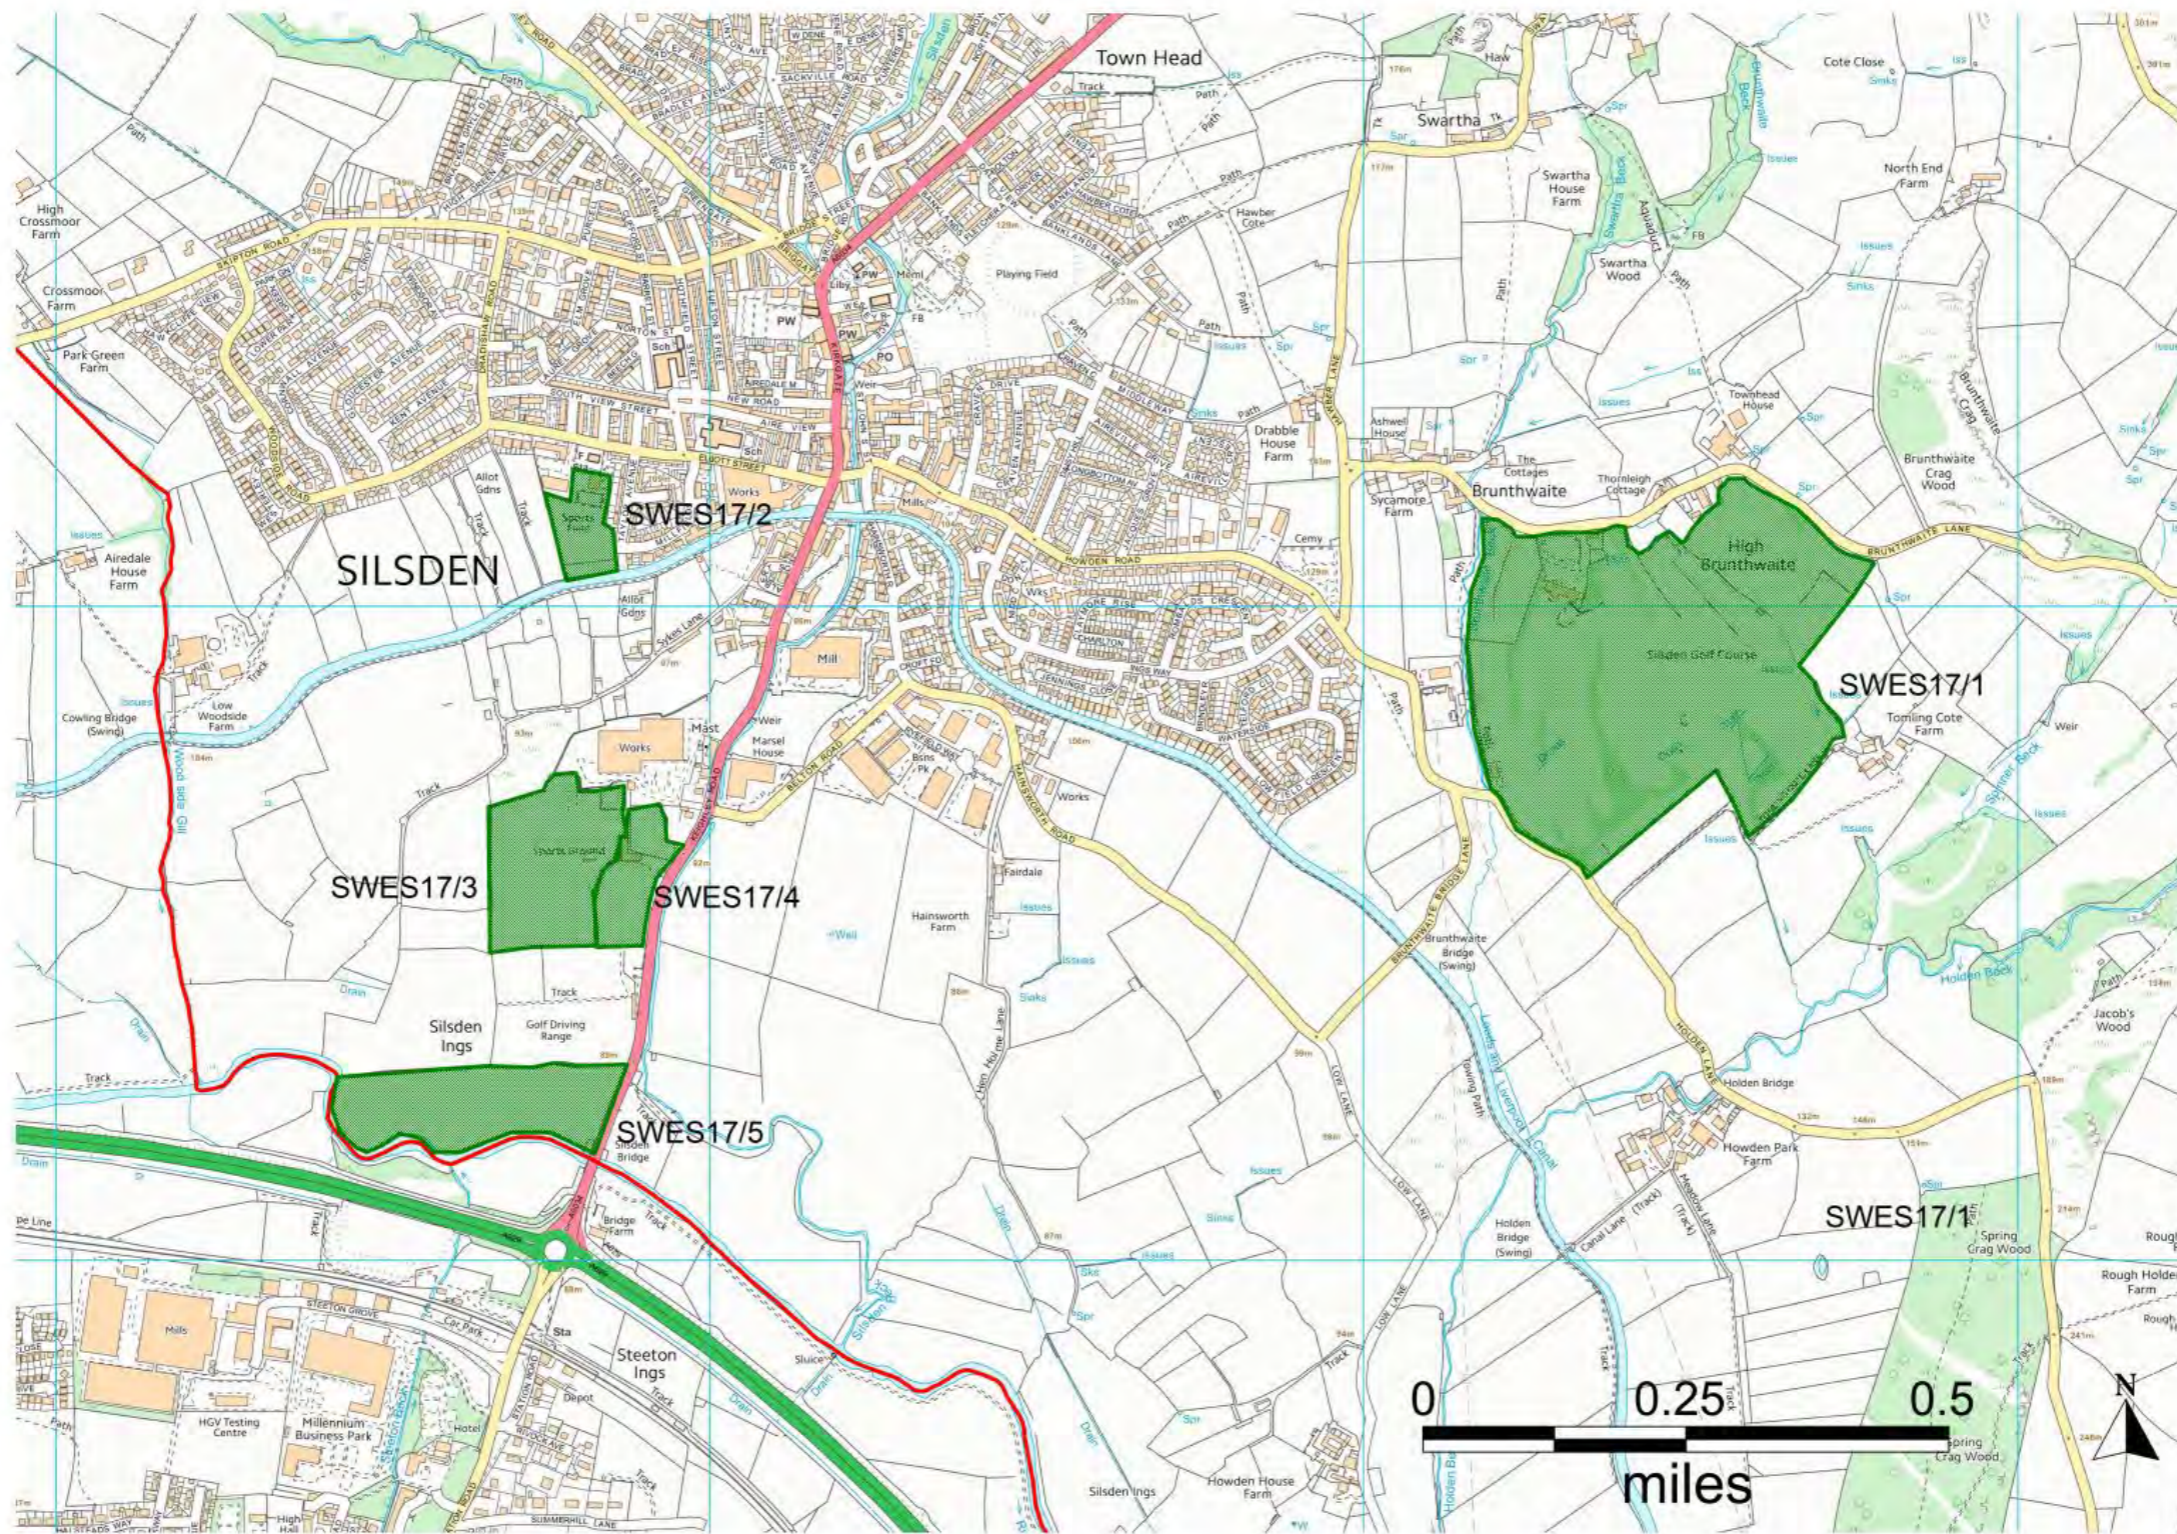

Map 13 Steeton and Eastburn Sport and Recreation @Crown copyright and database rights [2015] Ordnance Survey 100055940 Steeton with Eastburn Parish Council (Licensee) Licence number 100051992