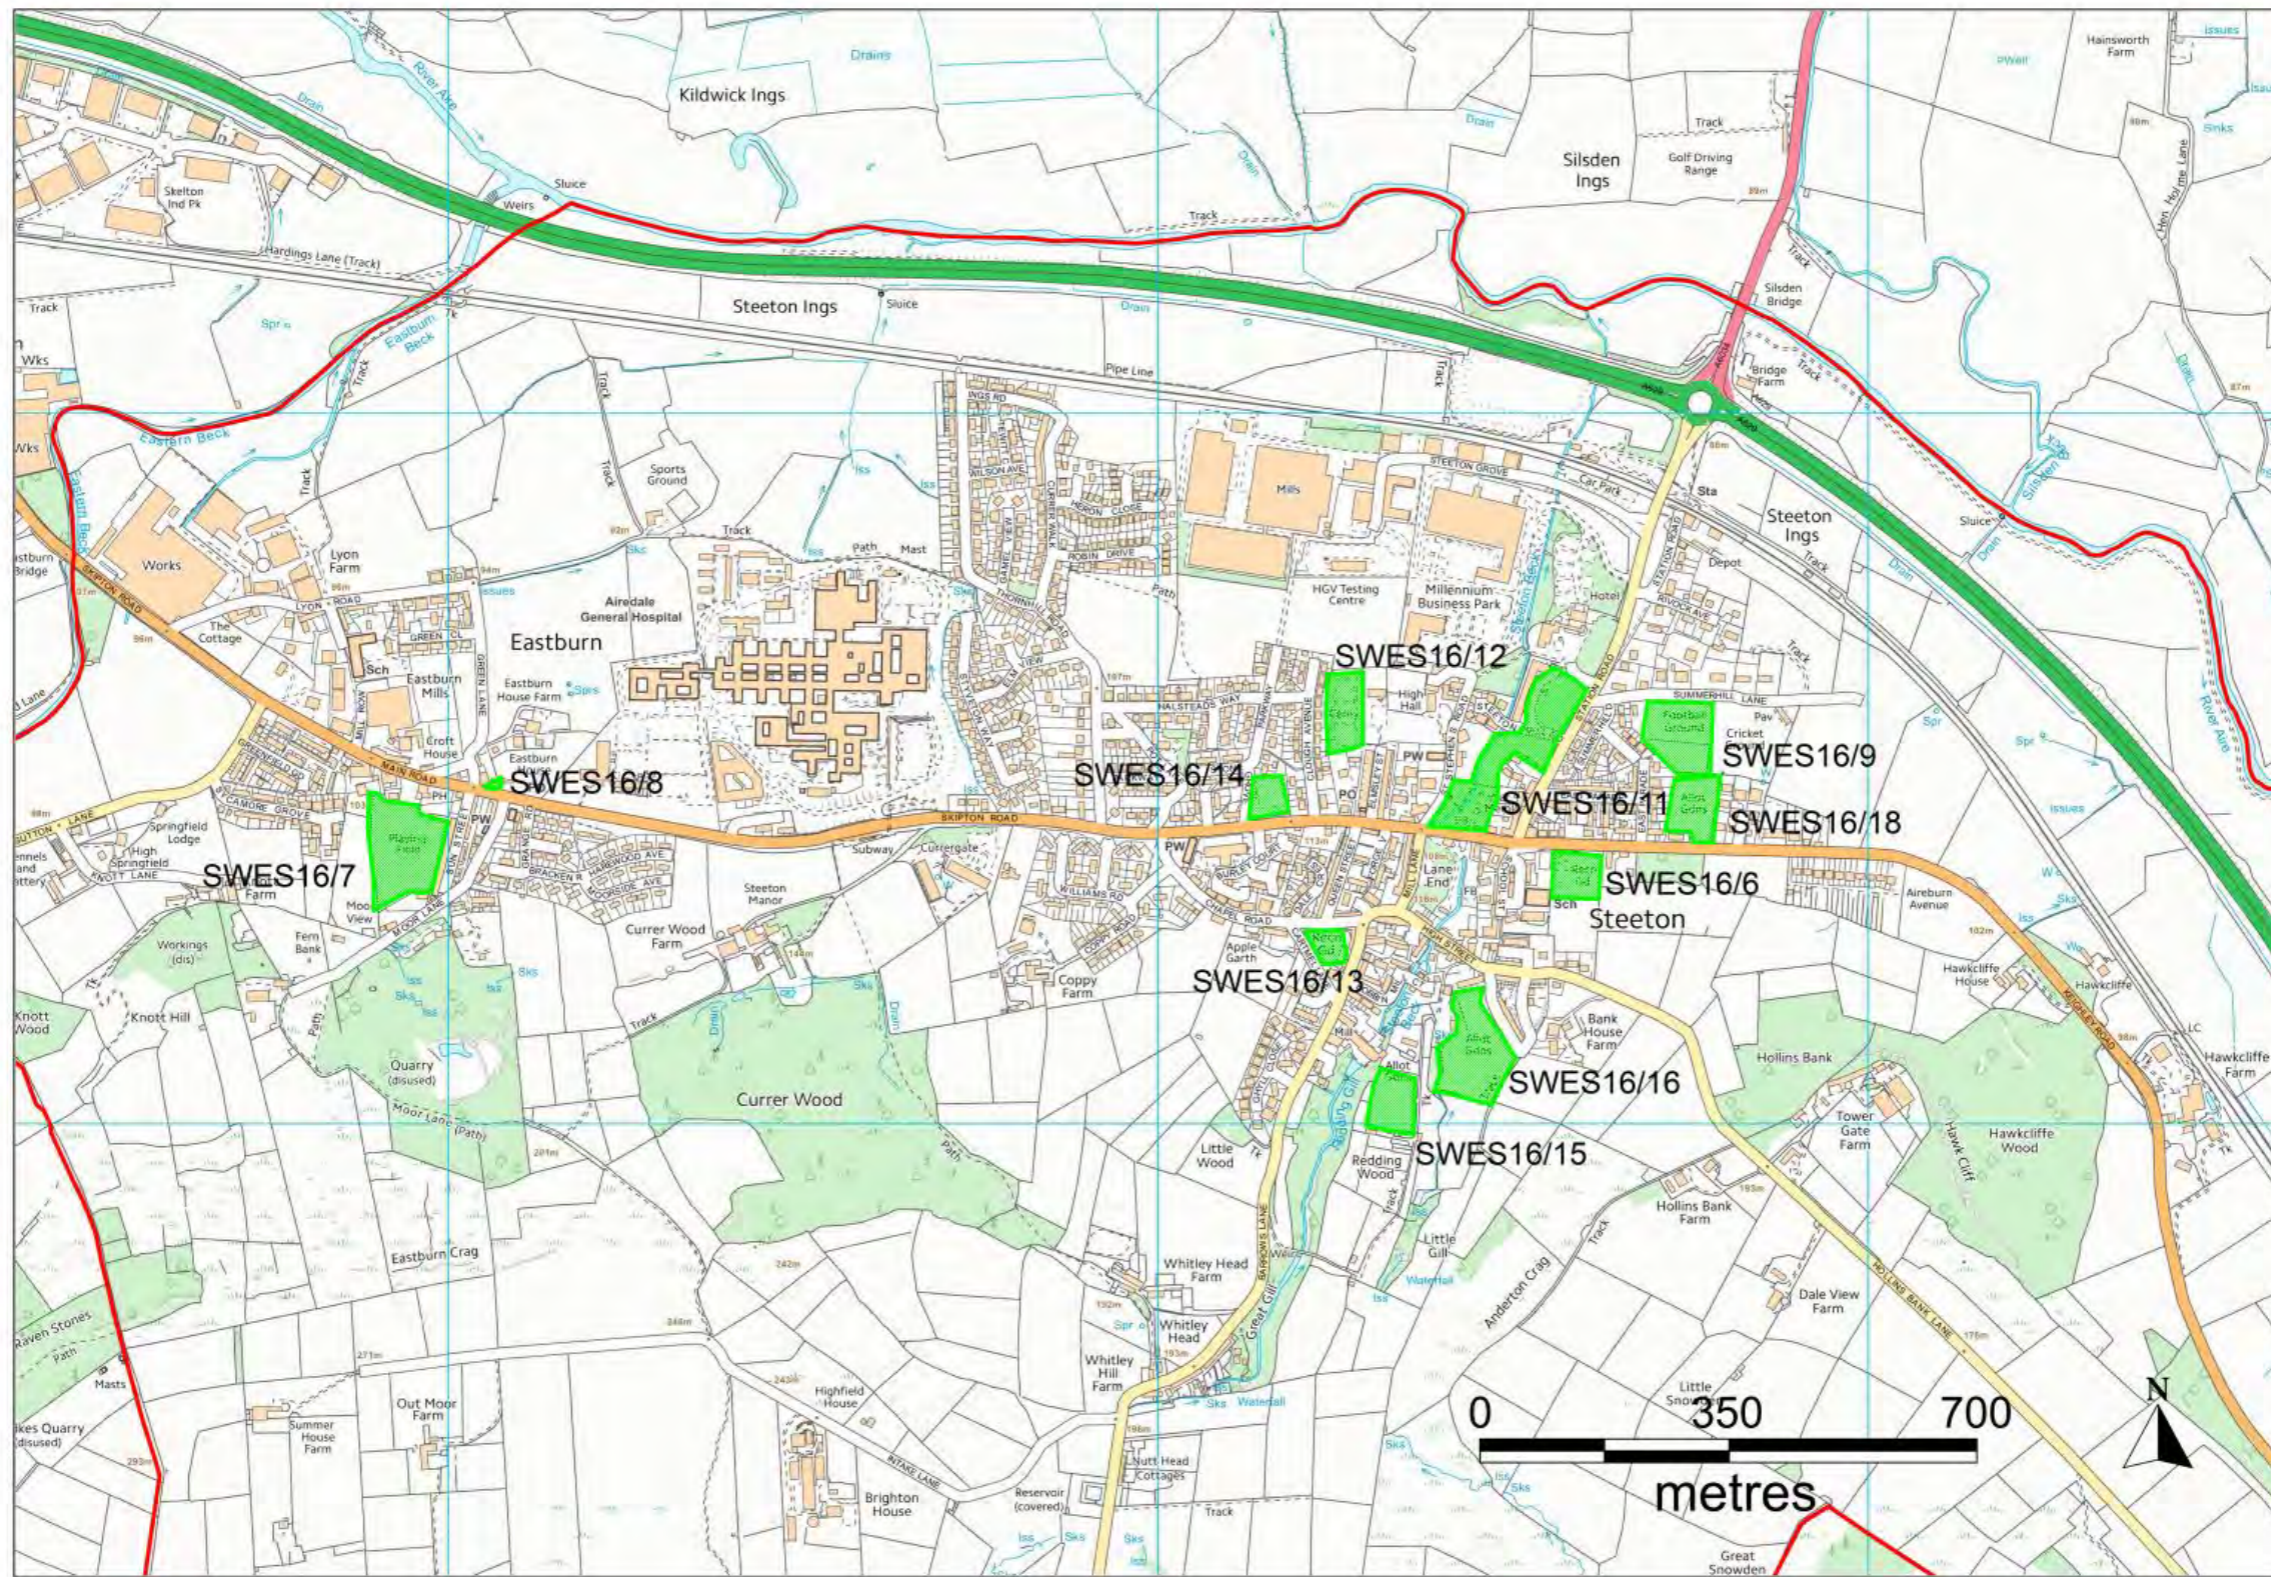

Map 12 Silsden Sport and Recreation @Crown copyright and database rights [2015] Ordnance Survey 100055940 Steeton with Eastburn Parish Council (Licensee) Licence number 100051992