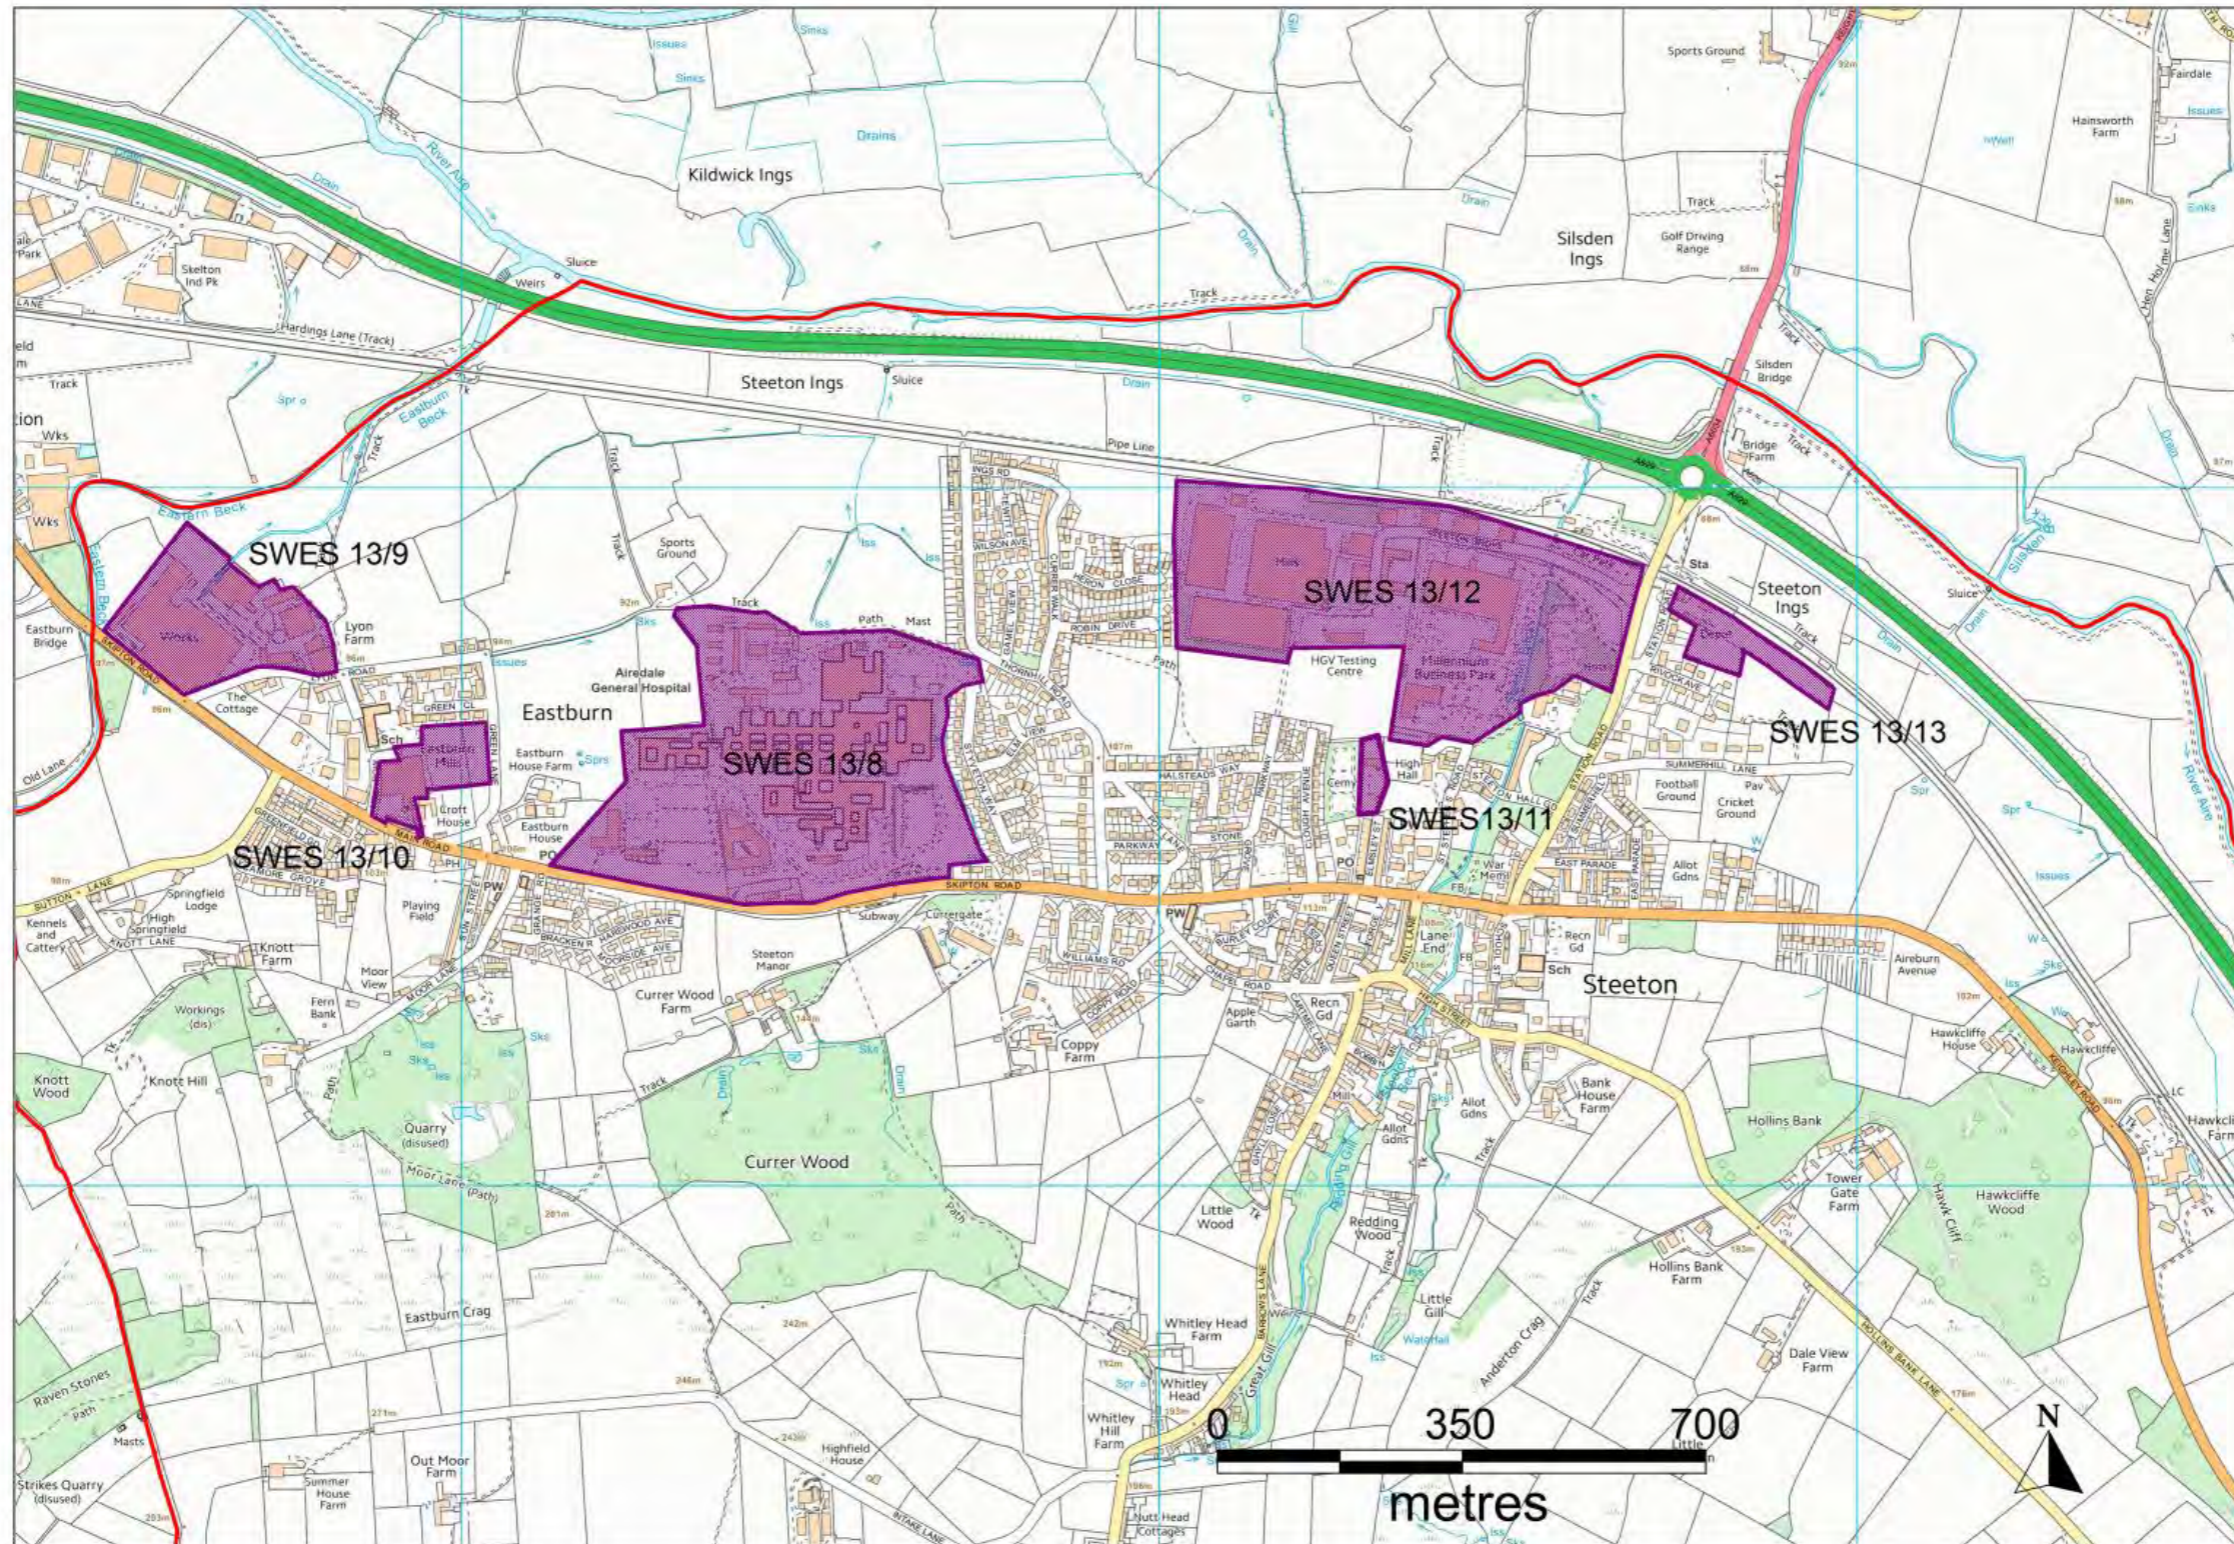

Map 7 Silsden Protected Community Facilities @Crown copyright and database rights
[2015] Ordnance Survey 100055940 Steeton with Eastburn Parish Council (Licensee) Licence number 100051992

Map 6 Steeton Protected Local Employment Sites @Crown copyright and database rights [2015] Ordnance Survey 100055940 Steeton with Eastburn Parish Council (Licensee) Licence number 100051992